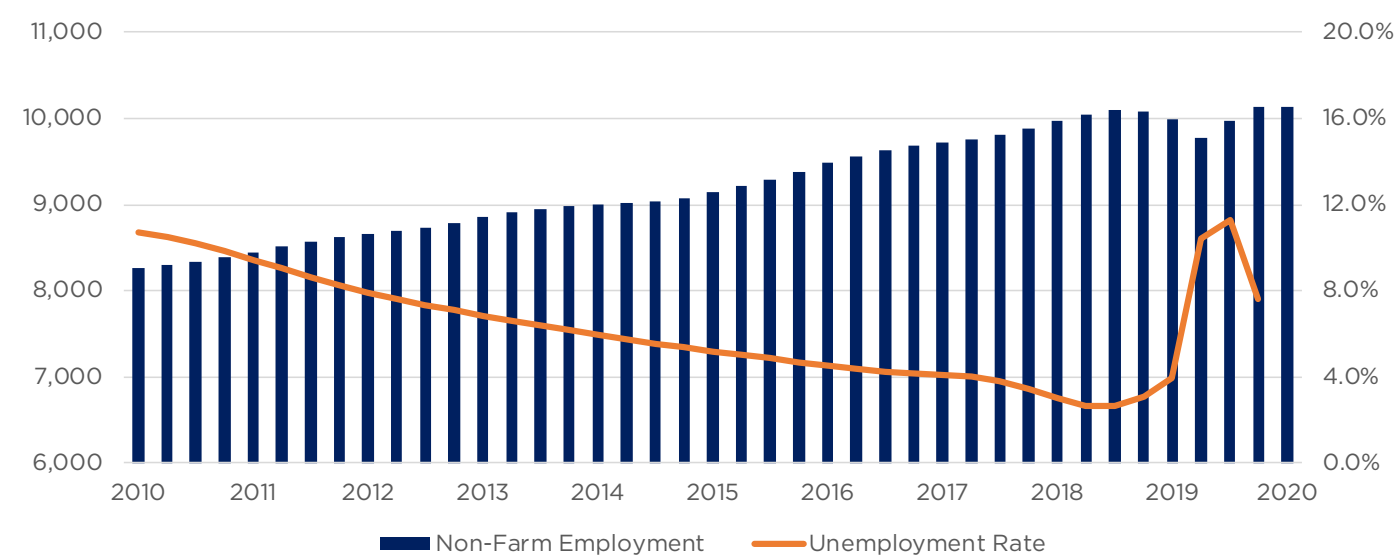

Employment vs. Unemployment Rate

Unemployment Claims Received
5.45 MILLION

Claimants Paid
2.2 MILLION
As of January 24, 2021

Market Unemployment Rankings

	YEAR-OVER-YEAR			MONTH-TO-MONTH	
	Unemployment Rate	Unemployment Level Change	Unemployment Rate Change	Unemployment Level Change	Unemployment Rate Change
Fort Lauderdale-Pompano Beach-Deerfield Beach MD	6.6%	-39,671	4.0	4,046	-0.4
Jacksonville MSA	4.8%	-16,717	2.2	1,568	-0.2
Lakeland-Winter Haven MSA	6.7%	-11,283	3.6	863	-0.3
Miami-Miami Beach-Kendall MD	7.3%	-74,288	5.7	9,352	-0.6
Orlando-Kissimmee-Sanford MSA	6.9%	-55,102	4.4	6,617	-0.5
Tampa-St. Petersburg-Clearwater MSA	5.2%	-38,785	2.5	4,026	-0.3
West Palm Beach-Boca Raton-Delray Beach MD	5.5%	-18,662	2.8	2,378	-0.4

Source: Moody's Analytics, Florida Department of Economic Opportunity

* Percentage point change/difference.

*Not-seasonally adjusted data

For Cushman & Wakefield Covid-19 Resources, [Click Here.](#)

For more information, please contact:
Chris Owen | Florida Research Director
407 541 4417
chris.owen@cushwake.com